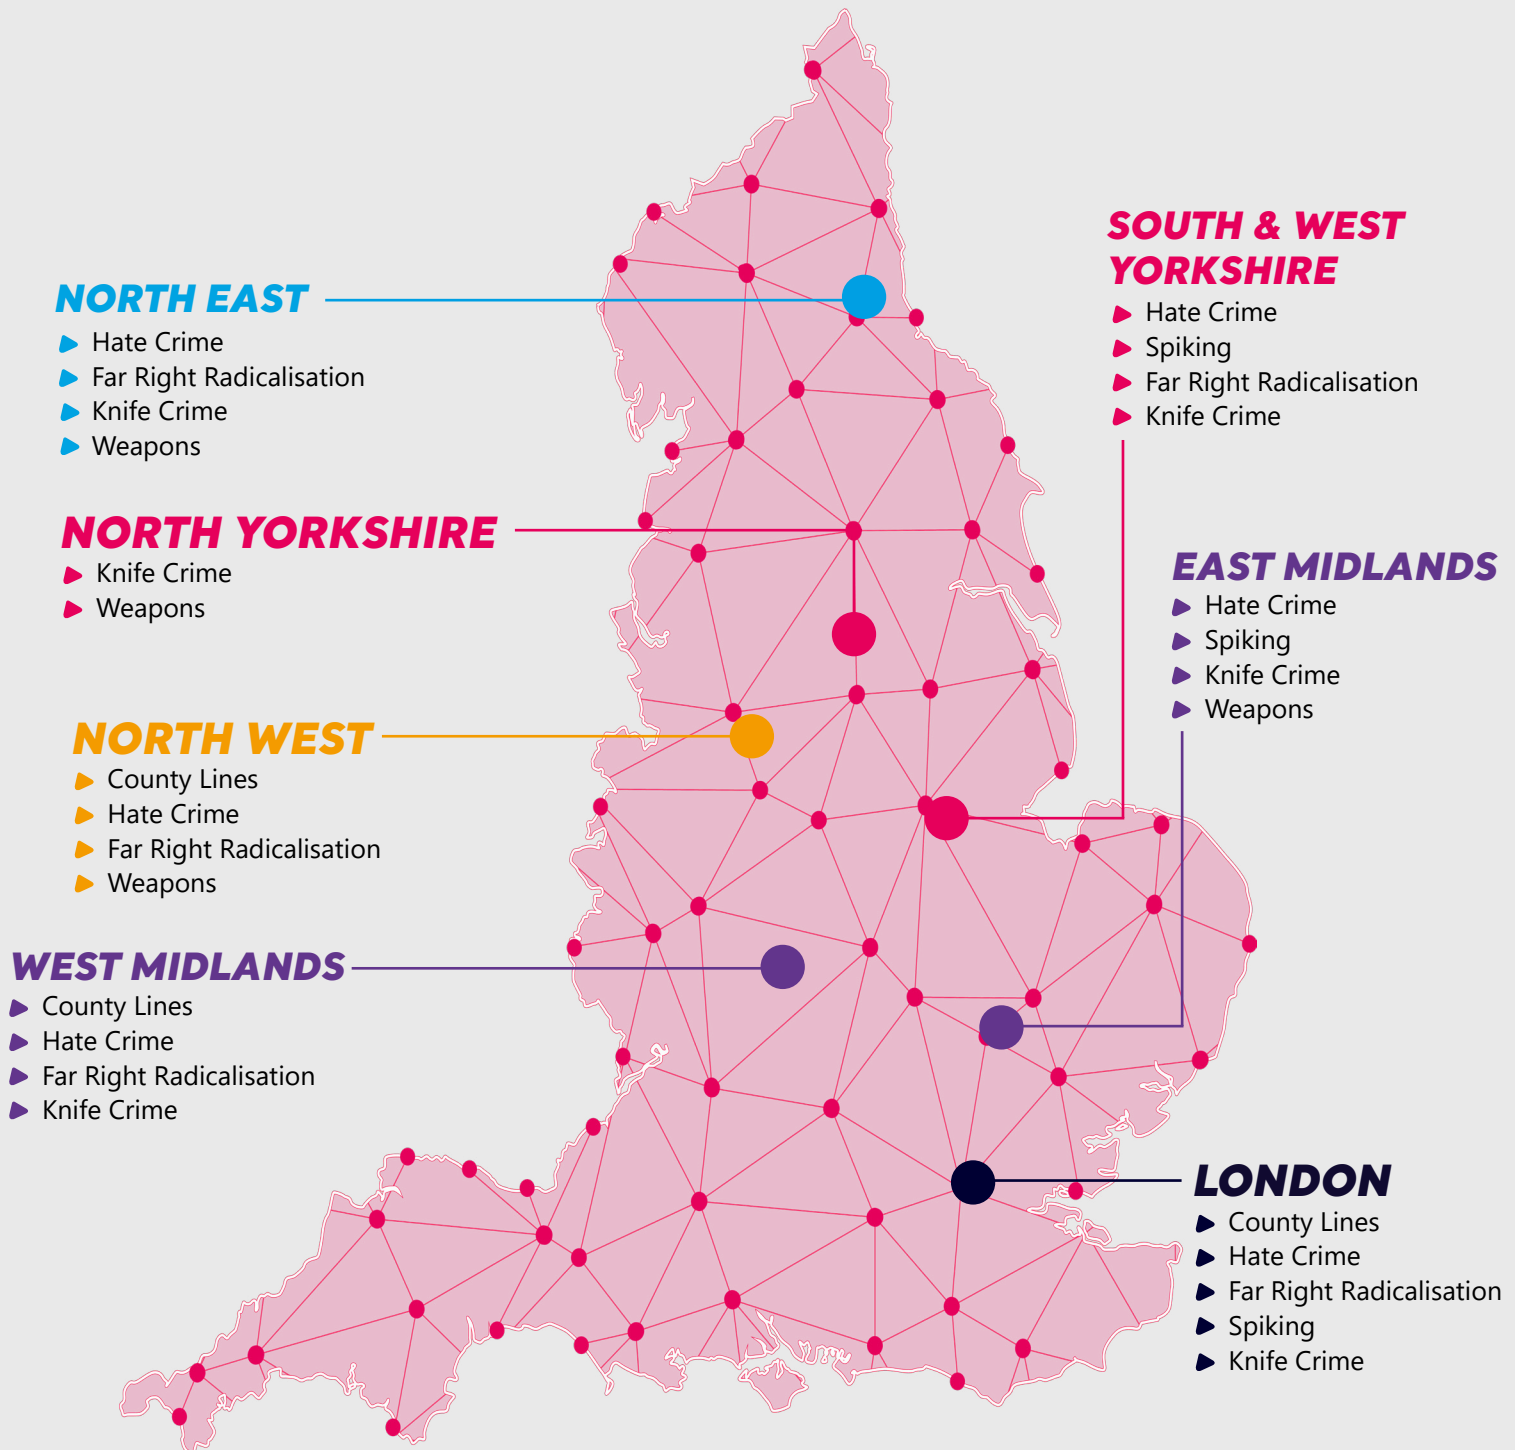

SAFEGUARDING RISKS ACROSS THE UK

CRIME RATES 2021-2022

This year, the Office for National Statistics announced that recorded crime in England has hit a 20-year high.

As an apprenticeship training provider, it's our duty to increase your awareness of issues outside of the workplace.

Therefore, we've analysed the 2021-2022 crime statistics to help you become more conscious of the risks in your local area.

RESEARCH RISKS IN YOUR LOCAL AREA HERE:

- ▶ <https://crimerate.co.uk/>
- ▶ <https://www.police.uk/pu/your-area/>